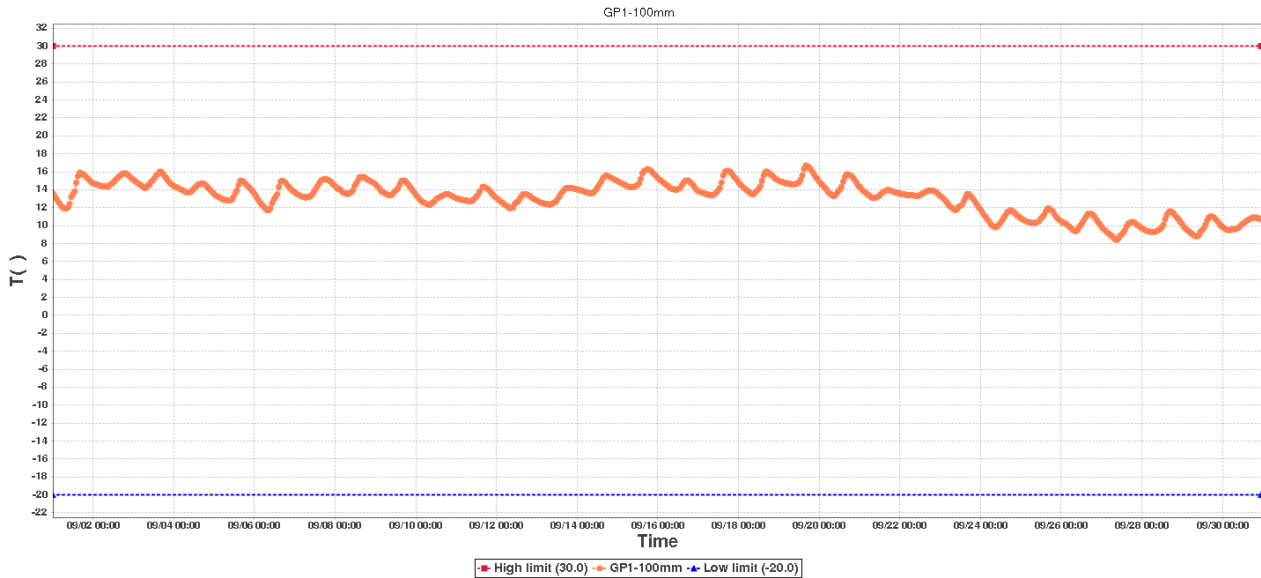

File Generated: 2020/10/04 11:47:30

Ground Probe-1 Data Log

Device Information

Device ID:	92173854970390518869	Device SUB-ID:	0
Device Name:	Ground Probe-1	Device Model:	RCW-600WiFi

Description:

Hours to monitor: 719.0

GP1-100mmSummary

High limit:	30.0	Start Time:	2020/09/01 00:04:00(GMT+00:00)
Low limit:	-20.0	End Time:	2020/09/30 23:02:02(GMT+00:00)
Max:	16.7	Data Points:	717
Min:	8.4		
Average:	13.1		

GP2-300mmSummary