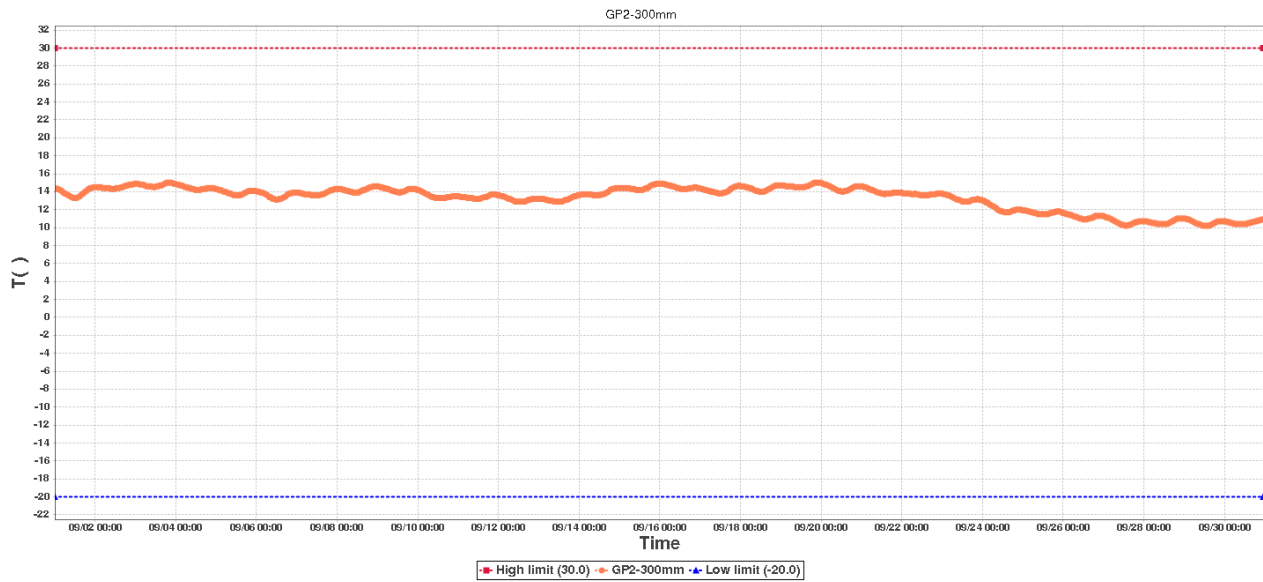

Data List

Logging Time	GP1-100mm	GP2-300mm	Description
	T ( )	T ( )	
2020/09/30 23:02:02(GMT+00:00)	10.7	10.9	
2020/09/30 22:02:02(GMT+00:00)	10.8	10.9	
2020/09/30 21:01:58(GMT+00:00)	10.8	10.8	
2020/09/30 20:02:00(GMT+00:00)	10.9	10.8	
2020/09/30 19:01:54(GMT+00:00)	10.9	10.7	
2020/09/30 18:01:55(GMT+00:00)	10.9	10.7	
2020/09/30 17:01:55(GMT+00:00)	10.8	10.6	
2020/09/30 16:01:52(GMT+00:00)	10.7	10.6	
2020/09/30 15:01:53(GMT+00:00)	10.6	10.5	
2020/09/30 14:01:50(GMT+00:00)	10.5	10.5	
2020/09/30 13:01:48(GMT+00:00)	10.3	10.4	
2020/09/30 11:56:29(GMT+00:00)	10.2	10.4	
2020/09/30 10:56:28(GMT+00:00)	10.0	10.4	
2020/09/30 09:56:25(GMT+00:00)	9.8	10.4	
2020/09/30 08:56:29(GMT+00:00)	9.7	10.4	
2020/09/30 07:56:27(GMT+00:00)	9.6	10.4	
2020/09/30 06:56:27(GMT+00:00)	9.6	10.4	
2020/09/30 05:56:27(GMT+00:00)	9.6	10.4	
2020/09/30 04:56:23(GMT+00:00)	9.5	10.5	
2020/09/30 03:56:25(GMT+00:00)	9.5	10.5	
2020/09/30 02:56:25(GMT+00:00)	9.5	10.6	
2020/09/30 01:56:24(GMT+00:00)	9.6	10.6	
2020/09/30 00:56:24(GMT+00:00)	9.7	10.7	
2020/09/29 23:56:21(GMT+00:00)	9.9	10.7	
2020/09/29 22:56:22(GMT+00:00)	10.0	10.7	
2020/09/29 21:56:17(GMT+00:00)	10.3	10.7	
2020/09/29 20:56:19(GMT+00:00)	10.5	10.7	
2020/09/29 19:56:17(GMT+00:00)	10.7	10.7	
2020/09/29 18:56:16(GMT+00:00)	10.9	10.6	
2020/09/29 17:56:12(GMT+00:00)	11.0	10.5	
2020/09/29 16:56:15(GMT+00:00)	11.0	10.4	
2020/09/29 15:56:14(GMT+00:00)	10.9	10.3	
2020/09/29 14:56:09(GMT+00:00)	10.6	10.2	
2020/09/29 13:56:10(GMT+00:00)	10.1	10.2	
2020/09/29 12:56:10(GMT+00:00)	9.7	10.2	
2020/09/29 11:56:10(GMT+00:00)	9.5	10.2